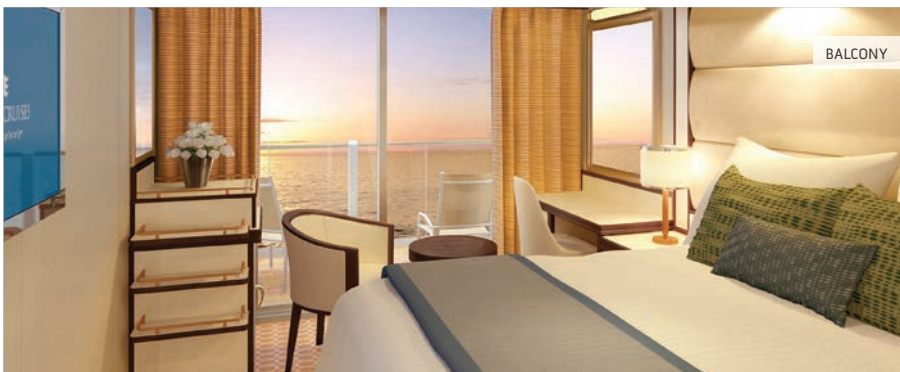

STATEROOMS

INTERIOR

INTERIOR

The Interior stateroom is approximately 15 to 16m² and richly appointed with fine amenities.

BALCONY

BALCONY

The spacious approximately 21 m² Balcony stateroom is appointed with fine amenities and outstanding views from an approximately 4m² private balcony.

DELUXE BALCONY

DELUXE BALCONY

Larger than our Standard Balcony staterooms, Deluxe Balcony cabins provide approximately 22m² of comfort, and an approximately 4m² balcony and includes all the same features of the Balcony stateroom, plus an additional sofa bed for lounging or sleeping a third passenger.

MINI-SUITE WITH BALCONY

MINI-SUITE WITH BALCONY

The luxurious Mini-Suite offers approximately 28m² of comfort and an additional, separate seating area with a sofa bed for lounging or sleeping a third passenger. The spacious balcony is approximately 4m² and the bathroom offers a combination tub and shower.