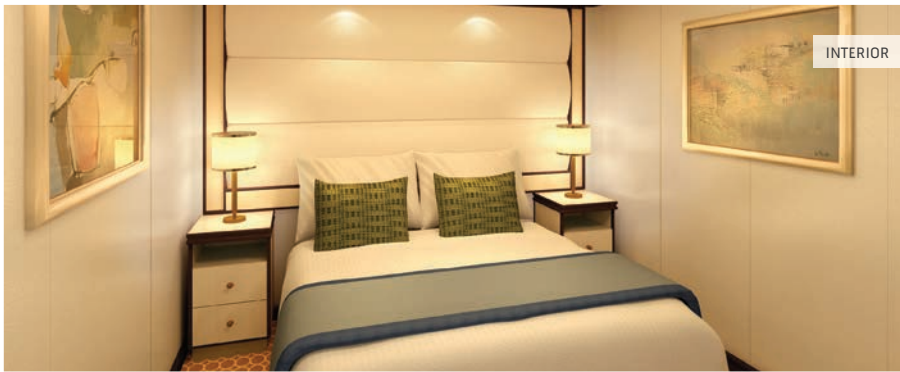

STATEROOMS

INTERIOR

INTERIOR

The Interior stateroom is approximately 15 to 16m² and richly appointed with fine amenities.

BALCONY

BALCONY

The spacious approximately 21 m² Balcony stateroom is appointed with fine amenities and outstanding views from an approximately 4m² private balcony.

DELUXE BALCONY

DELUXE BALCONY

Larger than our Standard Balcony staterooms, Deluxe Balcony cabins provide approximately 22m² of comfort, and an approximately 4m² balcony and includes all the same features of the Balcony stateroom, plus an additional sofa bed for lounging or sleeping a third passenger.

MINI-SUITE WITH BALCONY

MINI-SUITE WITH BALCONY

The luxurious Mini-Suite offers approximately 28m² of comfort and an additional, separate seating area with a sofa bed for lounging or sleeping a third passenger. The spacious balcony is approximately 4m² and the bathroom offers a combination tub and shower.

SUITE WITH BALCONY

SUITE WITH BALCONY

Premium accommodations and luxurious appointments are the signature of our expansive 41 to 63m² Suites. Your Suite stateroom includes a spacious cabin and large 8 to 31m² balcony, along with special suite-only benefits. Suites feature a separate seating area with a sofa bed, walk-in closet, full bathroom and deluxe amenities.